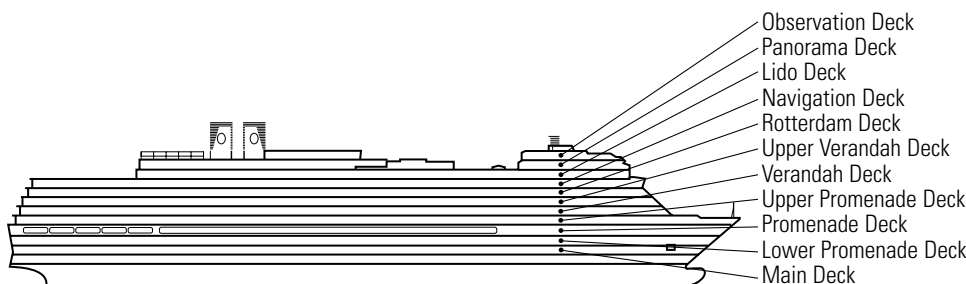

VERANDAH SUITES

SB SC

Neptune Suites: (Deluxe Verandah Suites)
2 lower beds convertible to 1 king-size bed, bathroom with dual-sink vanity, full-size whirlpool bath & shower & additional shower stall, large sitting area, dressing room, private verandah, 1 sofa bed for 2 persons, floor-to-ceiling windows. Approximately 506–590 sq. ft. including verandah.

SS SY SZ

Signature Suites: (Superior Verandah Suites)
2 lower beds convertible to 1 queen-size bed, bathroom with dual-sink vanity, full-size whirlpool bath & shower & additional shower stall, large sitting area, private verandah, 1 sofa bed for 1 person, floor-to-ceiling windows. Approximately 273–456 sq. ft. including verandah.

VERANDAH STATEROOMS

V VB VC VD

Verandah: (Deluxe Verandah Ocean-view)
2 lower beds convertible to 1 queen-size bed, bathtub & shower, sitting area, private verandah, floor-to-ceiling windows. Approximately 213–379 sq. ft. including verandah.

OCEAN-VIEW STATEROOMS

F

Large: 2 lower beds convertible to 1 queen-size bed, bathtub & shower. Approximately 169–267 sq. ft.

INTERIOR STATEROOMS

I

Large: 2 lower beds convertible to 1 queen-size bed, shower. Approximately 141–284 sq. ft.

K

Large or Standard: 2 lower beds convertible to 1 queen-size bed, shower. Approximately 141–284 sq. ft.

L

Standard: 2 lower beds convertible to 1 queen-size bed, shower. Approximately 141–284 sq. ft.