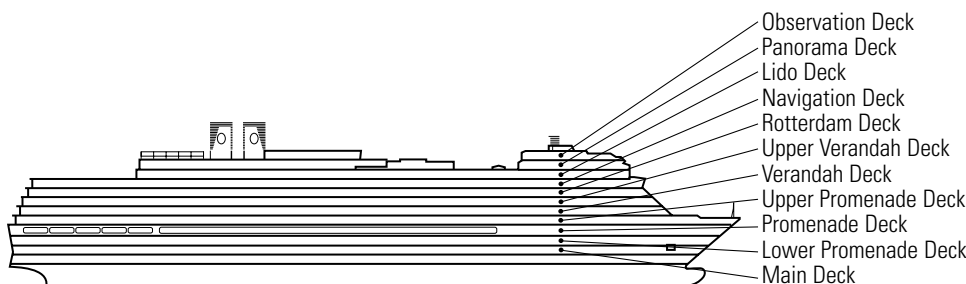

VERANDAH SUITES

SB
Neptune Suites: (Deluxe Verandah Suites) 2 lower beds convertible to 1 king-size bed, bathroom with dual-sink vanity, full-size whirlpool bath & shower & additional shower stall, large sitting area, dressing room, private verandah, 1 sofa bed for 2 persons, floor-to-ceiling windows. Approximately 506–590 sq. ft. including verandah.

VERANDAH STATEROOMS

VA **VC** **VE** **VF**
Verandah: (Deluxe Verandah Ocean-view) 2 lower beds convertible to 1 queen-size bed, bathtub & shower, sitting area, private verandah, floor-to-ceiling windows. Approximately 213–379 sq. ft. including verandah.

INTERIOR STATEROOMS

I
Large: 2 lower beds convertible to 1 queen-size bed, shower. Approximately 141–284 sq. ft.

MM
Standard: 2 lower beds convertible to 1 queen-size bed, shower. Approximately 141–284 sq. ft.