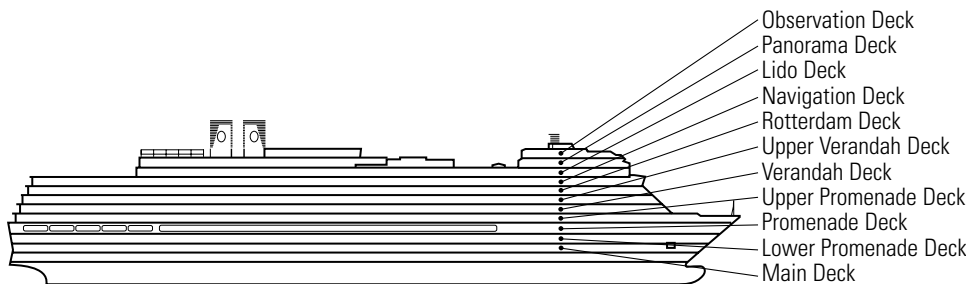

VERANDAH SUITES

SB
Neptune Suites: (Deluxe Verandah Suites)
2 lower beds convertible to 1 king-size bed, bathroom with dual-sink vanity, full-size whirlpool bath & shower & additional shower stall, large sitting area, dressing room, private verandah, 1 sofa bed for 2 persons, floor-to-ceiling windows. Approximately 506–590 sq. ft. including verandah.

VERANDAH STATEROOMS

VA VB VC VE VF VH
Verandah: (Deluxe Verandah Ocean-view)
2 lower beds convertible to 1 queen-size bed, bathtub & shower, sitting area, private verandah, floor-to-ceiling windows. Approximately 213–379 sq. ft. including verandah.

OCEAN-VIEW STATEROOMS

G H HH
Large: 2 lower beds convertible to 1 queen-size bed, bathtub & shower. All G-category staterooms have partial sea views. All H- & HH-category staterooms have fully obstructed views. Approximately 169–267 sq. ft.

INTERIOR STATEROOMS

I
Large: 2 lower beds convertible to 1 queen-size bed, shower. Approximately 141–284 sq. ft.

K
Large or Standard: 2 lower beds convertible to 1 queen-size bed, shower. Approximately 141–284 sq. ft.

L N
Standard: 2 lower beds convertible to 1 queen-size bed, shower. Approximately 141–284 sq. ft.