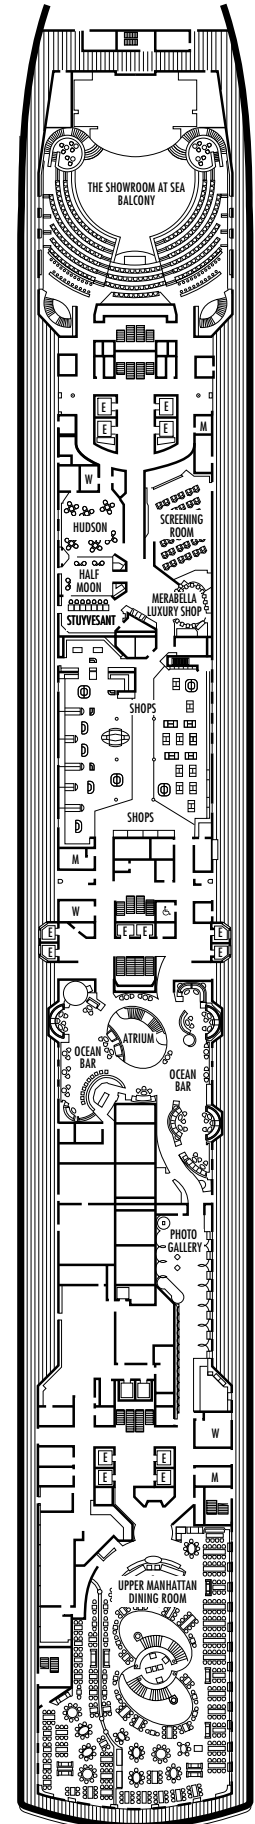

ms Nieuw Amsterdam

DECK PLANS & STATEROOMS

The deck plans are color-coded by category of stateroom, and the category letter precedes the stateroom number in each room. All staterooms are equipped with flat-panel television, DVD player, mini-bar, mini-safe, data port, telephone and multichannel music.

Important Note: Not all staterooms within each category have the same furniture configuration and/or facilities. Appropriate symbols within the rooms on the deck plans describe differences from the stateroom descriptions below.

All information is subject to change.

STATEROOM SYMBOL LEGEND

- Triple (2 lower beds, 1 sofa bed)
- Quad (2 lower beds, 1 sofa bed, 1 upper)
- △ Partial sea view
- × Fully obstructed view
- + Connecting rooms
- Shower only
- ♣ Single sink vanity
- Staterooms have solid steel verandah railings instead of clear-view Plexiglas® railings
- ♿ Suites SA7058 & SA7057 are wheelchair accessible, bathtub and roll-in shower. Suites SY5002 & SY5001 and staterooms VA8119, VA8116, I-8033, VA8026, VA8025, V6052, V6049, VB6002, VB6001, V5140, V5135, V5054, V5051, VA4134, VA4131, H4092, H4089, VA4052, VA4051, D1100, D1099, C1082, C1081, J1074, K1012 & K1011 are wheelchair accessible, roll-in shower only.