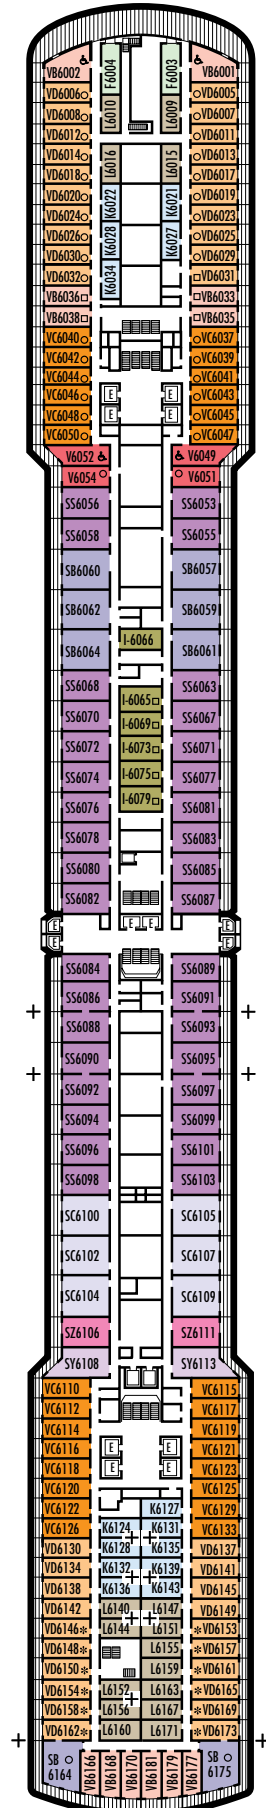

All information is subject to change.

STATEROOM SYMBOL LEGEND

- Triple (2 lower beds, 1 sofa bed)
- Quad (2 lower beds, 1 sofa bed, 1 upper)
- △ Partial sea view
- × Fully obstructed view
- + Connecting rooms
- * Shower only
- ♣ Single sink vanity
- ◆ Staterooms have solid steel verandah railings instead of clear-view Plexiglas® railings
- ♿ Suites SA7058 & SA7057 are wheelchair accessible, bathtub and roll-in shower. Suites SY5002 & SY5001 and staterooms VA8119, VA8116, I-8033, VA8026, VA8025, V6052, V6049, VB6002, VB6001, V5140, V5135, V5054, V5051, VA4134, VA4131, H4092, H4089, VA4052, VA4051, D1100, D1099, C1082, C1081, J1074, K1012 & K1011 are wheelchair accessible, roll-in shower only.

OCEAN-VIEW STATEROOMS

- C D DD E F

Large: 2 lower beds convertible to 1 queen-size bed, bathtub & shower.
Approximately 169–267 sq. ft.

INTERIOR STATEROOMS

- J K

Large or Standard: 2 lower beds convertible to 1 queen-size bed, shower.
Approximately 141–284 sq. ft.

INTERIOR STATEROOMS

I
Large: 2 lower beds convertible to 1 queen-size bed, shower. Approximately 141–284 sq. ft.

K
Large or Standard: 2 lower beds convertible to 1 queen-size bed, shower. Approximately 141–284 sq. ft.

K

Large or Standard: 2 lower beds convertible to 1 queen-size bed, shower. Approximately 141–284 sq. ft.

L

Standard: 2 lower beds convertible to 1 queen-size bed, shower. Approximately 141–284 sq. ft.

ms Nieuw Amsterdam