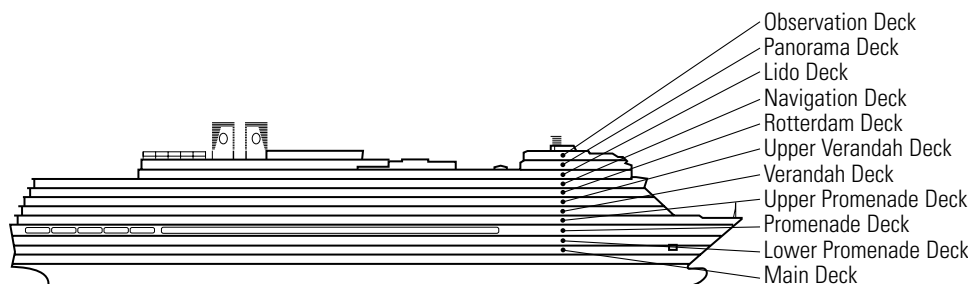

SA SB
Neptune Suites: (Deluxe Verandah Suites) 2 lower beds convertible to 1 king-size bed, bathroom with dual-sink vanity, full-size whirlpool bath & shower & additional shower stall, large sitting area, dressing room, private verandah, 1 sofa bed for 2 persons, floor-to-ceiling windows. Approximately 506–590 sq. ft. including verandah.

SY
Signature Suites: (Superior Verandah Suites) 2 lower beds convertible to 1 queen-size bed, bathroom with dual-sink vanity, full-size whirlpool bath & shower & additional shower stall, large sitting area, private verandah, 1 sofa bed for 1 person, floor-to-ceiling windows. Approximately 273–456 sq. ft. including verandah.

VERANDAH STATEROOMS

VB VD VE
Verandah: (Deluxe Verandah Ocean-view) 2 lower beds convertible to 1 queen-size bed, bathtub & shower, sitting area, private verandah, floor-to-ceiling windows. Approximately 213–379 sq. ft. including verandah.

INTERIOR STATEROOMS

I
Large: 2 lower beds convertible to 1 queen-size bed, shower. Approximately 141–284 sq. ft.

L M
Standard: 2 lower beds convertible to 1 queen-size bed, shower. Approximately 141–284 sq. ft.