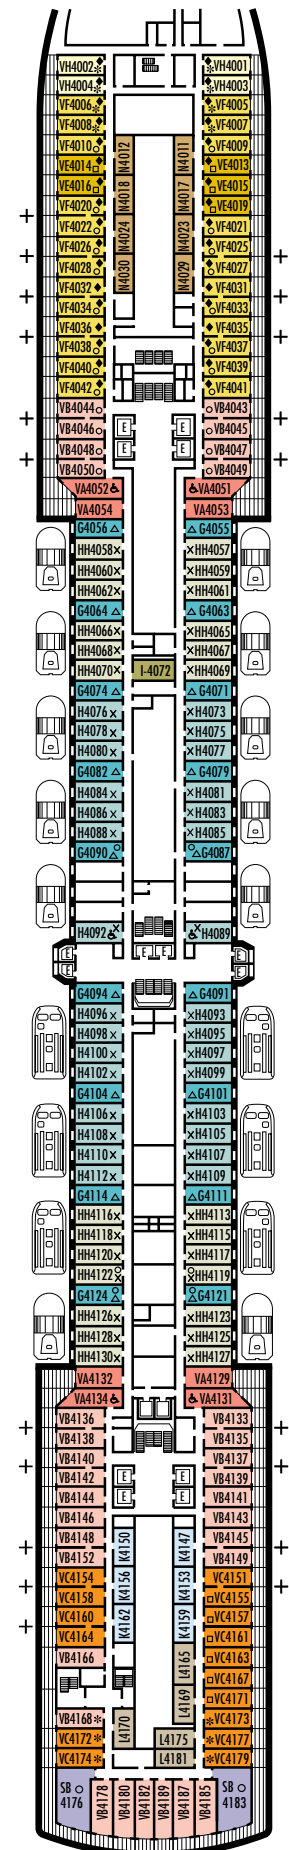

DECK 4—UPPER PROMENADE DECK

Staterooms 4001–4189