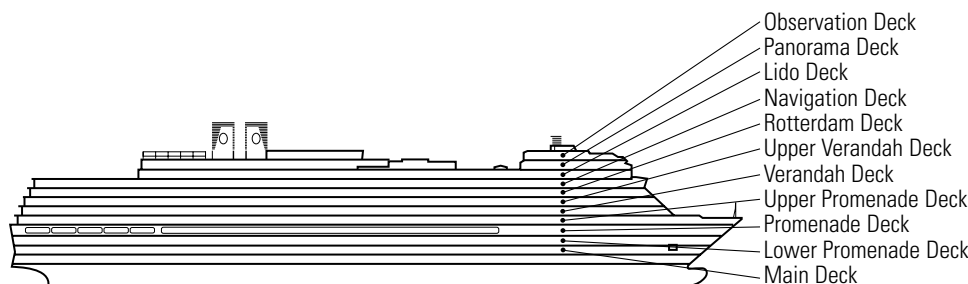

VERANDAH SUITES

SB
Neptune Suites: (Deluxe Verandah Suites)
2 lower beds convertible to 1 king-size bed, bathroom with dual-sink vanity, full-size whirlpool bath & shower & additional shower stall, large sitting area, dressing room, private verandah, 1 sofa bed for 2 persons, floor-to-ceiling windows. Approximately 506–590 sq. ft. including verandah.

SS SY
Signature Suites: (Superior Verandah Suites)
2 lower beds convertible to 1 queen-size bed, bathroom with dual-sink vanity, full-size whirlpool bath & shower & additional shower stall, large sitting area, private verandah, 1 sofa bed for 1 person, floor-to-ceiling windows. Approximately 273–456 sq. ft. including verandah.

VERANDAH STATEROOMS

V VB VC
Verandah: (Deluxe Verandah Ocean-view)
2 lower beds convertible to 1 queen-size bed, bathtub & shower, sitting area, private verandah, floor-to-ceiling windows. Approximately 213–379 sq. ft. including verandah.

INTERIOR STATEROOMS

I
Large: 2 lower beds convertible to 1 queen-size bed, shower. Approximately 141–284 sq. ft.

K
Large or Standard: 2 lower beds convertible to 1 queen-size bed, shower. Approximately 141–284 sq. ft.

L
Standard: 2 lower beds convertible to 1 queen-size bed, shower. Approximately 141–284 sq. ft.