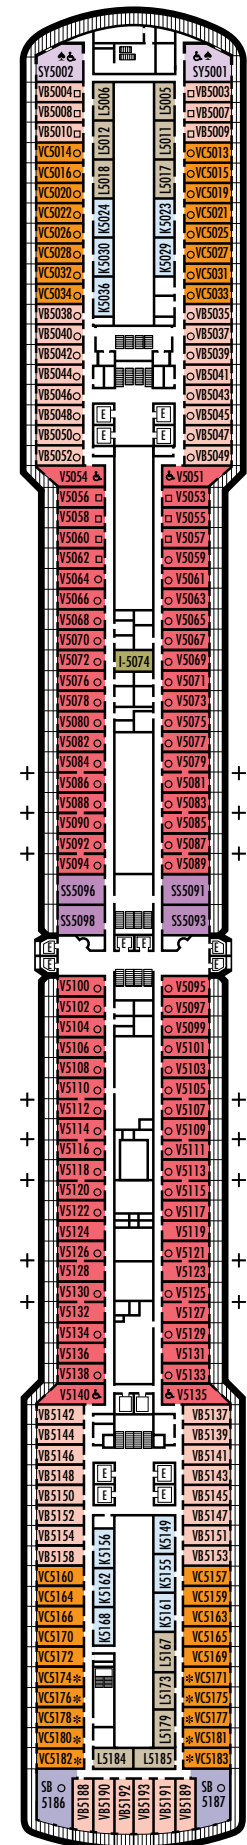

VERANDAH SUITES

SB
Neptune Suites: (Deluxe Verandah Suites)
2 lower beds convertible to 1 king-size bed, bathroom with dual-sink vanity, full-size whirlpool bath & shower & additional shower stall, large sitting area, dressing room, private verandah, 1 sofa bed for 2 persons, floor-to-ceiling windows. Approximately 506–590 sq. ft. including verandah.

SS SY
Signature Suites: (Superior Verandah Suites)
2 lower beds convertible to 1 queen-size bed, bathroom with dual-sink vanity, full-size whirlpool bath & shower & additional shower stall, large sitting area, private verandah, 1 sofa bed for 1 person, floor-to-ceiling windows. Approximately 273–456 sq. ft. including verandah.

VERANDAH STATEROOMS

V VB VC
Verandah: (Deluxe Verandah Ocean-view)
2 lower beds convertible to 1 queen-size bed, bathtub & shower, sitting area, private verandah, floor-to-ceiling windows. Approximately 213–379 sq. ft. including verandah.

INTERIOR STATEROOMS

I
Large: 2 lower beds convertible to 1 queen-size bed, shower. Approximately 141–284 sq. ft.

K
Large or Standard: 2 lower beds convertible to 1 queen-size bed, shower. Approximately 141–284 sq. ft.

L
Standard: 2 lower beds convertible to 1 queen-size bed, shower. Approximately 141–284 sq. ft.