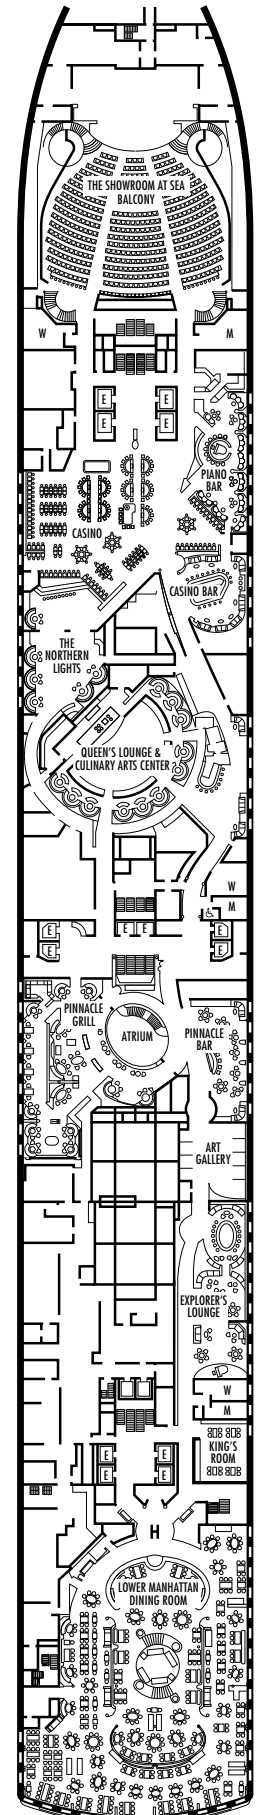

All information is subject to change.

STATEROOM SYMBOL LEGEND

- Triple (2 lower beds, 1 sofa bed)
- Quad (2 lower beds, 1 sofa bed, 1 upper)
- △ Partial sea view
- × Fully obstructed view
- + Connecting rooms
- * Shower only
- ♣ Single sink vanity
- ◆ Staterooms have solid steel verandah railings instead of clear-view Plexiglas® railings
- ♿ Suites SA7058 & SA7057 are wheelchair accessible, bathtub and roll-in shower. Suites SY5002 & SY5001 and staterooms VA8119, VA8116, I-8033, VA8026, VA8025, V6052, V6049, VB6002, VB6001, V5140, V5135, V5054, V5051, VA4134, VA4131, H4092, H4089, VA4052, VA4051, D1100, D1099, C1082, C1081, J1074, K1012 & K1011 are wheelchair accessible, roll-in shower only.

OCEAN-VIEW STATEROOMS

- C D DD E F

Large: 2 lower beds convertible to 1 queen-size bed, bathtub & shower.
Approximately 169–267 sq. ft.

INTERIOR STATEROOMS

- J K

Large or Standard: 2 lower beds convertible to 1 queen-size bed, shower.
Approximately 141–284 sq. ft.