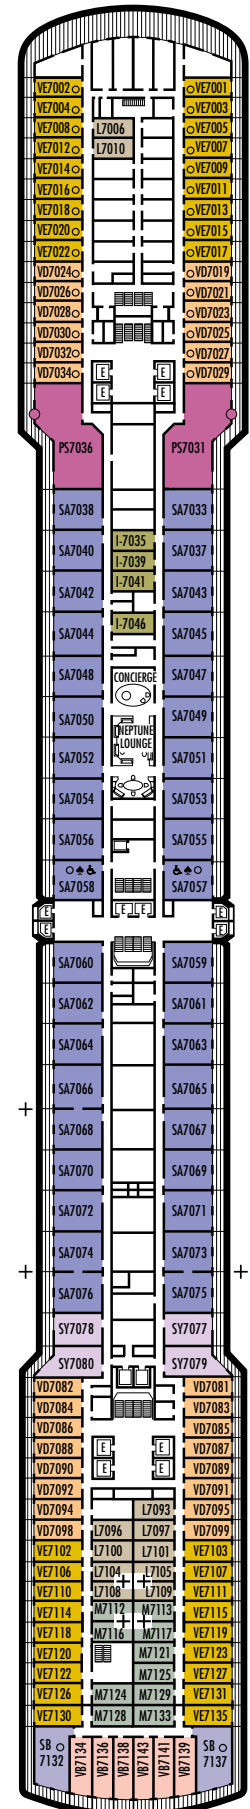

SA SB
Neptune Suites: (Deluxe Verandah Suites) 2 lower beds convertible to 1 king-size bed, bathroom with dual-sink vanity, full-size whirlpool bath & shower & additional shower stall, large sitting area, dressing room, private verandah, 1 sofa bed for 2 persons, floor-to-ceiling windows. Approximately 506–590 sq. ft. including verandah.

SY
Signature Suites: (Superior Verandah Suites) 2 lower beds convertible to 1 queen-size bed, bathroom with dual-sink vanity, full-size whirlpool bath & shower & additional shower stall, large sitting area, private verandah, 1 sofa bed for 1 person, floor-to-ceiling windows. Approximately 273–456 sq. ft. including verandah.

VERANDAH STATEROOMS

VB VD VE
Verandah: (Deluxe Verandah Ocean-view) 2 lower beds convertible to 1 queen-size bed, bathtub & shower, sitting area, private verandah, floor-to-ceiling windows. Approximately 213–379 sq. ft. including verandah.

INTERIOR STATEROOMS

I
Large: 2 lower beds convertible to 1 queen-size bed, shower. Approximately 141–284 sq. ft.

L M
Standard: 2 lower beds convertible to 1 queen-size bed, shower. Approximately 141–284 sq. ft.