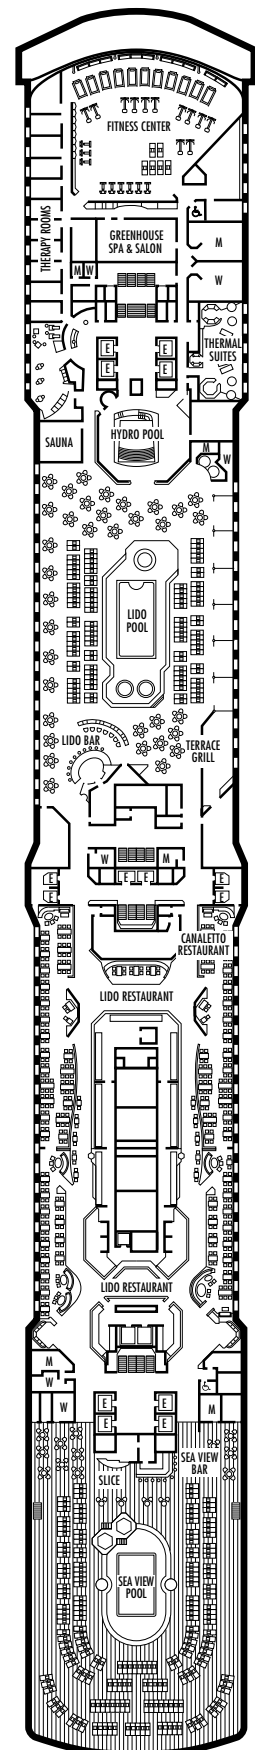

ms Nieuw Amsterdam

DECK PLANS & STATEROOMS

The deck plans are color-coded by category of stateroom, and the category letter precedes the stateroom number in each room. All staterooms are equipped with flat-panel television, DVD player, mini-bar, mini-safe, data port, telephone and multichannel music.

Important Note: Not all staterooms within each category have the same furniture configuration and/or facilities. Appropriate symbols within the rooms on the deck plans describe differences from the stateroom descriptions below.

All information is subject to change.

STATEROOM SYMBOL LEGEND

- Triple (2 lower beds, 1 sofa bed)
- Quad (2 lower beds, 1 sofa bed, 1 upper)
- △ Partial sea view
- × Fully obstructed view
- + Connecting rooms
- Shower only
- ♣ Single sink vanity
- Staterooms have solid steel verandah railings instead of clear-view Plexiglas® railings
- ♿ Suites SA7058 & SA7057 are wheelchair accessible, bathtub and roll-in shower. Suites SY5002 & SY5001 and staterooms VA8119, VA8116, I-8033, VA8026, VA8025, V6052, V6049, VB6002, VB6001, V5140, V5135, V5054, V5051, VA4134, VA4131, H4092, H4089, VA4052, VA4051, D1100, D1099, C1082, C1081, J1074, K1012 & K1011 are wheelchair accessible, roll-in shower only.