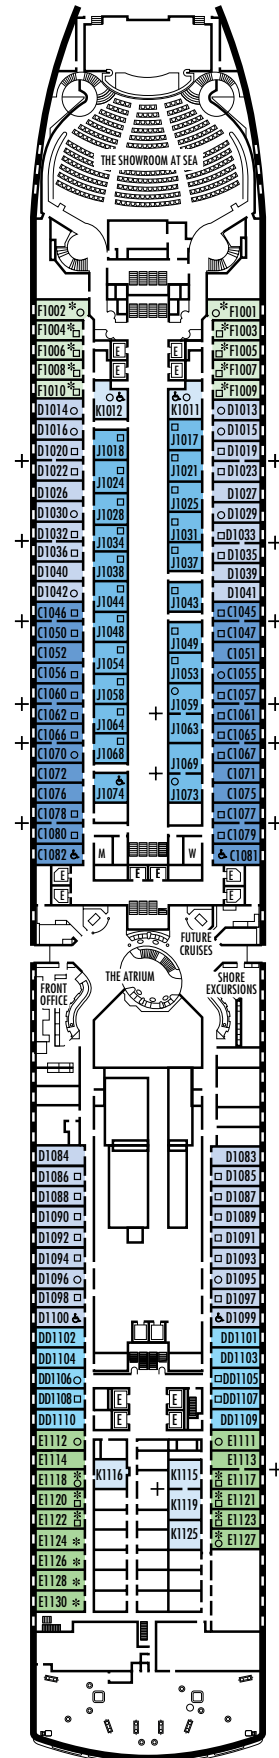

All information is subject to change.

STATEROOM SYMBOL LEGEND

- Triple (2 lower beds, 1 sofa bed)
- Quad (2 lower beds, 1 sofa bed, 1 upper)
- △ Partial sea view
- × Fully obstructed view
- + Connecting rooms
- * Shower only
- ♣ Single sink vanity
- ◆ Staterooms have solid steel verandah railings instead of clear-view Plexiglas® railings
- ♿ Suites SA7058 & SA7057 are wheelchair accessible, bathtub and roll-in shower. Suites SY5002 & SY5001 and staterooms VA8119, VA8116, I-8033, VA8026, VA8025, V6052, V6049, VB6002, VB6001, V5140, V5135, V5054, V5051, VA4134, VA4131, H4092, H4089, VA4052, VA4051, D1100, D1099, C1082, C1081, J1074, K1012 & K1011 are wheelchair accessible, roll-in shower only.

OCEAN-VIEW STATEROOMS

- C D DD E F

Large: 2 lower beds convertible to 1 queen-size bed, bathtub & shower.
Approximately 169–267 sq. ft.

INTERIOR STATEROOMS

- J K

Large or Standard: 2 lower beds convertible to 1 queen-size bed, shower.
Approximately 141–284 sq. ft.

DECK 1 – MAIN DECK

Staterooms 1001–1130

ms Nieuw Amsterdam

DECK PLANS & STATEROOMS

The deck plans are color-coded by category of stateroom, and the category letter precedes the stateroom number in each room. All staterooms are equipped with flat-panel television, DVD player, mini-bar, mini-safe, data port, telephone and multichannel music.