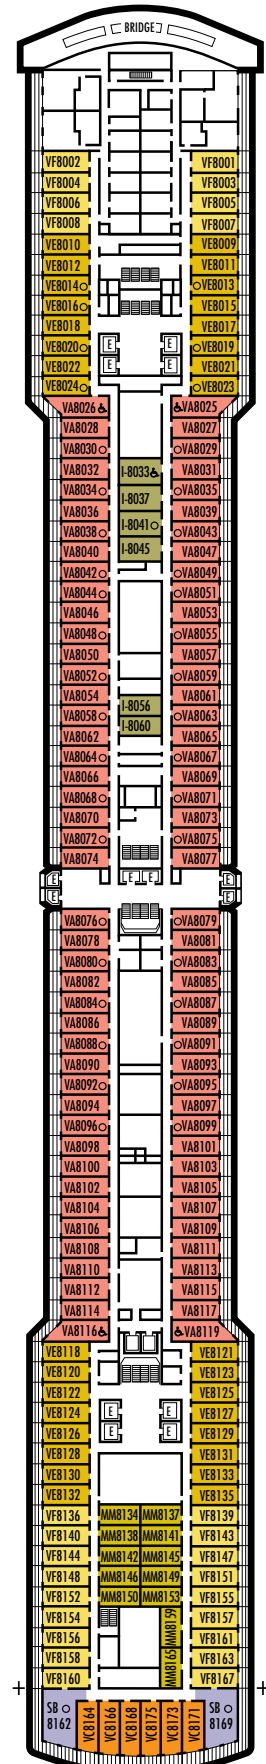

VERANDAH SUITES

SB
Neptune Suites: (Deluxe Verandah Suites) 2 lower beds convertible to 1 king-size bed, bathroom with dual-sink vanity, full-size whirlpool bath & shower & additional shower stall, large sitting area, dressing room, private verandah, 1 sofa bed for 2 persons, floor-to-ceiling windows. Approximately 506–590 sq. ft. including verandah.

VERANDAH STATEROOMS

VA **VC** **VE** **VF**
Verandah: (Deluxe Verandah Ocean-view) 2 lower beds convertible to 1 queen-size bed, bathtub & shower, sitting area, private verandah, floor-to-ceiling windows. Approximately 213–379 sq. ft. including verandah.

INTERIOR STATEROOMS

I
Large: 2 lower beds convertible to 1 queen-size bed, shower. Approximately 141–284 sq. ft.

MM
Standard: 2 lower beds convertible to 1 queen-size bed, shower. Approximately 141–284 sq. ft.