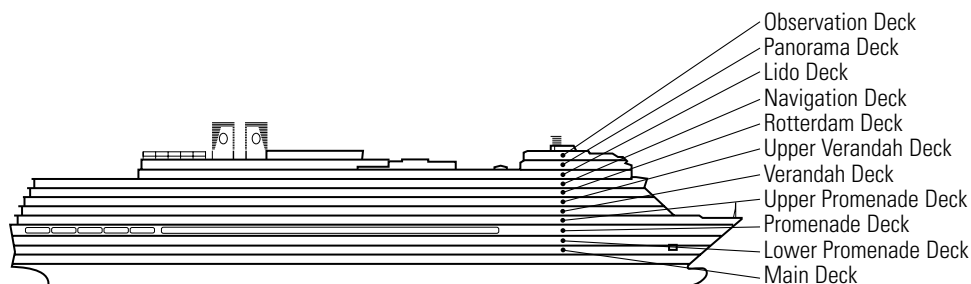

ms Nieuw Amsterdam

DECK PLANS & STATEROOMS

The deck plans are color-coded by category of stateroom, and the category letter precedes the stateroom number in each room. All staterooms are equipped with flat-panel television, DVD player, mini-bar, mini-safe, data port, telephone and multichannel music.

Important Note: Not all staterooms within each category have the same furniture configuration and/or facilities. Appropriate symbols within the rooms on the deck plans describe differences from the stateroom descriptions below.

All information is subject to change.

STATEROOM SYMBOL LEGEND

- Triple (2 lower beds, 1 sofa bed)
- Quad (2 lower beds, 1 sofa bed, 1 upper)
- △ Partial sea view
- × Fully obstructed view
- + Connecting rooms
- Shower only
- ♣ Single sink vanity
- Staterooms have solid steel verandah railings instead of clear-view Plexiglas® railings
- ♿ Suites SA7058 & SA7057 are wheelchair accessible, bathtub and roll-in shower. Suites SY5002 & SY5001 and staterooms VA8119, VA8116, I-8033, VA8026, VA8025, V6052, V6049, VB6002, VB6001, V5140, V5135, V5054, V5051, VA4134, VA4131, H4092, H4089, VA4052, VA4051, D1100, D1099, C1082, C1081, J1074, K1012 & K1011 are wheelchair accessible, roll-in shower only.