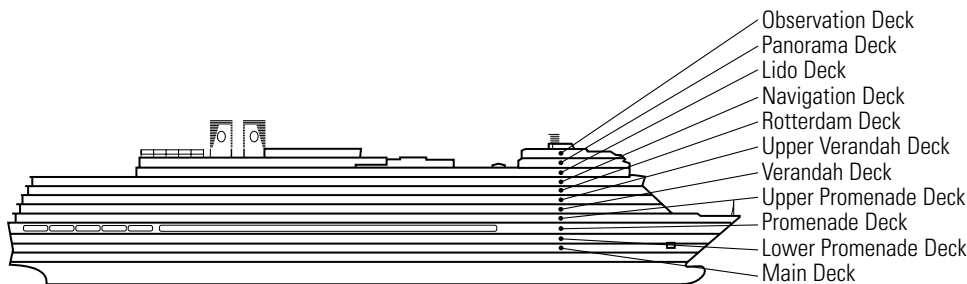

ms Nieuw Amsterdam

DECK PLANS & STATEROOMS

The deck plans are color-coded by category of stateroom, and the category letter precedes the stateroom number in each room. All staterooms are equipped with flat-panel television, DVD player, mini-bar, mini-safe, data port, telephone and multichannel music.

Important Note: Not all staterooms within each category have the same furniture configuration and/or facilities. Appropriate symbols within the rooms on the deck plans describe differences from the stateroom descriptions below.

All information is subject to change.

STATEROOM SYMBOL LEGEND

- Triple (2 lower beds, 1 sofa bed)
- Quad (2 lower beds, 1 sofa bed, 1 upper)
- △ Partial sea view
- × Fully obstructed view
- + Connecting rooms
- Shower only
- ♣ Single sink vanity
- Staterooms have solid steel verandah railings instead of clear-view Plexiglas® railings
- ♿ Suites SA7058 & SA7057 are wheelchair accessible, bathtub and roll-in shower. Suites SY5002 & SY5001 and staterooms VA8119, VA8116, I-8033, VA8026, VA8025, V6052, V6049, VB6002, VB6001, V5140, V5135, V5054, V5051, VA4134, VA4131, H4092, H4089, VA4052, VA4051, D1100, D1099, C1082, C1081, J1074, K1012 & K1011 are wheelchair accessible, roll-in shower only.