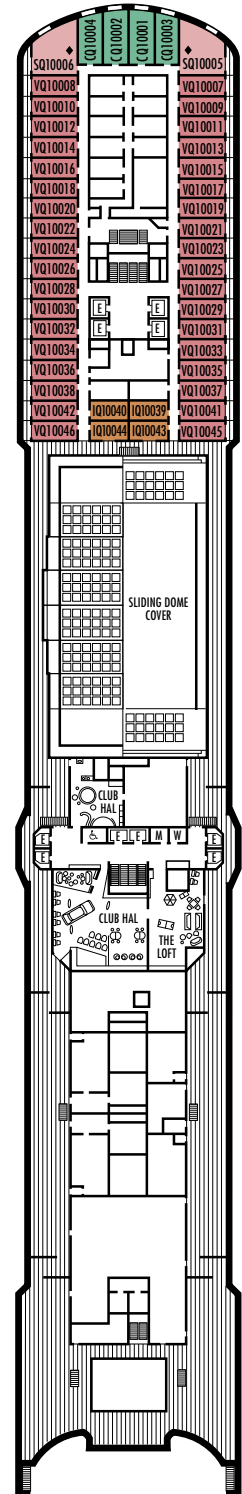

VERANDAH SPA SUITES

■ SQ

Neptune Spa Suites: (Deluxe Verandah Spa Suites) 2 lower beds convertible to 1 king-size bed, bathroom with dual-sink vanity, full-size whirlpool bath & shower & additional shower stall, large sitting area, dressing room, private verandah, 1 sofa bed for 2 persons, floor-to-ceiling windows. Approximately 506–590 sq. ft. including verandah.

VERANDAH SPA STATEROOMS

■ VQ

Verandah Spa: (Deluxe Verandah Spa Ocean-view) 2 lower beds convertible to 1 queen-size bed, bathtub & shower, sitting area, private verandah, floor-to-ceiling windows. Approximately 213–379 sq. ft. including verandah.

OCEAN-VIEW SPA STATEROOMS

■ CQ

Large Ocean-view Spa: 2 lower beds convertible to 1 queen-size bed, bathtub & shower. Approximately 169–267 sq. ft.

INTERIOR SPA STATEROOMS

■ IQ

Large Interior Spa: 2 lower beds convertible to 1 queen-size bed, shower. Staterooms IQ10043 and IQ10044 have fully obstructed views. Approximately 141–284 sq. ft.