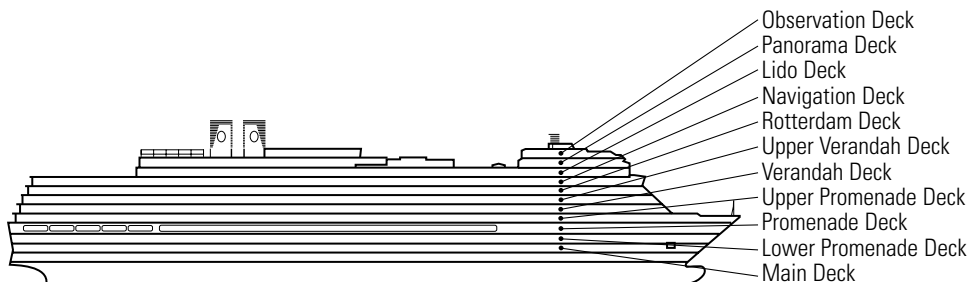

ms Nieuw Amsterdam

DECK PLANS & STATEROOMS

The deck plans are color-coded by category of stateroom, and the category letter precedes the stateroom number in each room. All staterooms are equipped with flat-panel television, DVD player, mini-bar, mini-safe, data port, telephone and multichannel music.

Important Note: Not all staterooms within each category have the same furniture configuration and/or facilities. Appropriate symbols within the rooms on the deck plans describe differences from the stateroom descriptions below.

All information is subject to change.

STATEROOM SYMBOL LEGEND

- Triple (2 lower beds, 1 sofa bed)
- Quad (2 lower beds, 1 sofa bed, 1 upper)
- △ Partial sea view
- × Fully obstructed view
- + Connecting rooms
- Shower only
- ♣ Single sink vanity
- Staterooms have solid steel verandah railings instead of clear-view Plexiglas® railings
- ♿ Suites SA7058 & SA7057 are wheelchair accessible, bathtub and roll-in shower. Suites SY5002 & SY5001 and staterooms VA8119, VA8116, I-8033, VA8026, VA8025, V6052, V6049, VB6002, VB6001, V5140, V5135, V5054, V5051, VA4134, VA4131, H4092, H4089, VA4052, VA4051, D1100, D1099, C1082, C1081, J1074, K1012 & K1011 are wheelchair accessible, roll-in shower only.